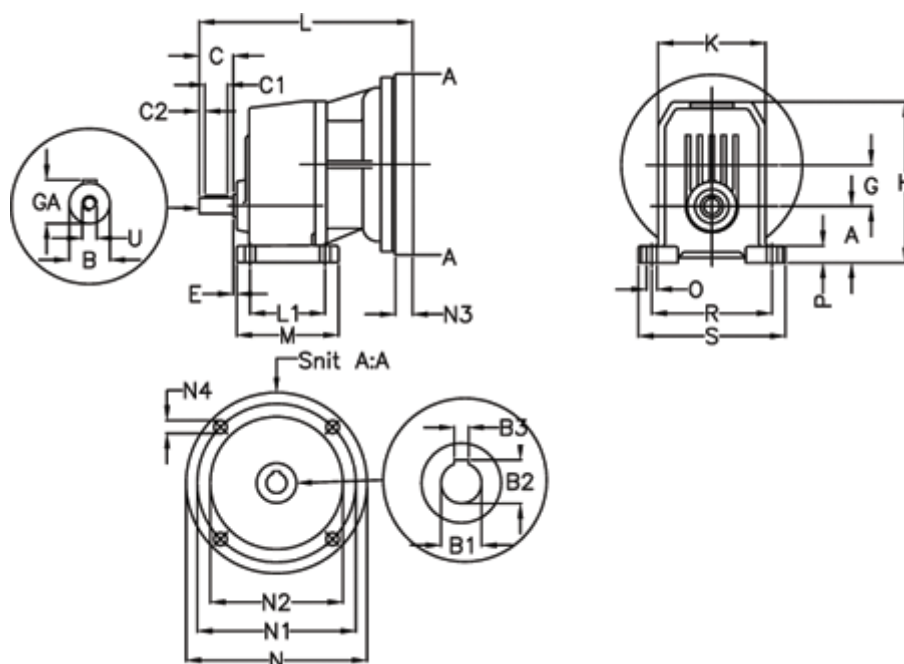

Article number: 40550400481230

Description: Single Stage Helical Gear
S 401-4,8-P80B5

Measures

| | | | |
|-----------|------------|-------------|---------|
| A = 70 | E = 23.0 | M = 165.0 | R = 180 |
| B = 28 | F = 8x7x50 | N = 200 | S = 215 |
| B1 = 19 | G = 61.7 | N1 = 165 | U = M8 |
| B2 = 21.8 | GA = 31.0 | N2 = 130 | |
| B3 = 6 | H = 224.5 | N3 = - | |
| C = 60 | K = 155 | N4 = M10x12 | |
| C1 = 50 | L = 294 | O = 14 | |
| C2 = 5 | L1 = 125.0 | P = 21.0 | |